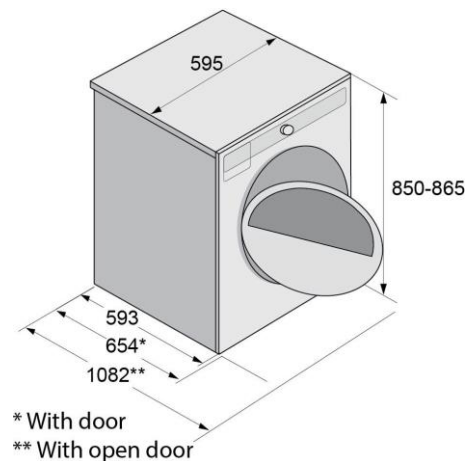

Design:

- Main color: white
- Stainless steel drum
- LCD display
- Reversible door opening, 180° opening angle
- Adjustable feet: 15mm
- ASKO tumble dryer can be mounted on top of the washer

Features:

- Drying load: 8kg
- Heat pump type
- Sensor and time controlled drying
- 10 programs
- Container volume: 6L
- Multi Filter System™
- Anticrease
- Time setting
- Humidity sensor
- Delayed start
- Remaining time indication
- Program memory
- Lockable control panel
- Overheat protection

Technical information:

- Energy class: A++
- Drum volume: 117L
- Total connected load: 700W
- Frequency / Voltage: 50Hz / 220-240V
- Net weight: 57.2kg

Appliance dimensions:

- 595W x 654D x 850H (mm)

Made in Slovenia