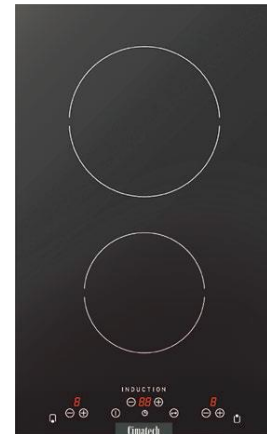

CI3122Z BUILT-IN DOMINO INDUCTION HOB

Features:

- Black ceramic glass top
- Touch control
- Pan detector
- Timer
- Residual heat indicator
- Child lock
- Automatic cut-off function

Technical information

- Energy Class: HKMEELS Grade 5
- Heat input:
 - 2.2kW (rear)
 - 1.6kW (front)
- Total connected load: 3800W
- Product dimensions (W x D x H): 300 x 505 x 58 (mm)
- Built-in dimensions (W x D): 282 x 482 (mm)