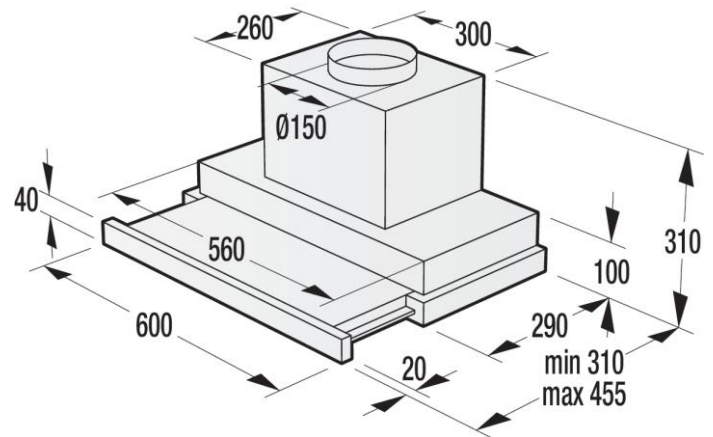

BHP663A6X 600mm telescopic cooker hood

Design:

- Stainless steel finishing
- Fingertouch free inox
- AdaptTech venting system

Features:

- Inox touch control
- 3 speed levels
- 2 PowerBoost
- AdaptTech sensor
- Air refresh function
- Automatic switch-off for PowerBoost after 5 min
- Delayed switch-off timer 30mins
- Dimmer light, progressive setting
- Saturation filter indicator, both grease and charcoal filters
- Exhaust and re-circulate air operation

Technical information:

- Max. airflow: 720m³/hr (EN standard)
- 2 x 3W LED
- 2 x metal filters
- 120/150mm tube connection
- Total connected load : 246W (13A)

Appliance dimensions:

- 310H x 600W x 310-455D (mm)

Made in Poland

Sole Distributor of HKSAR & Macau: