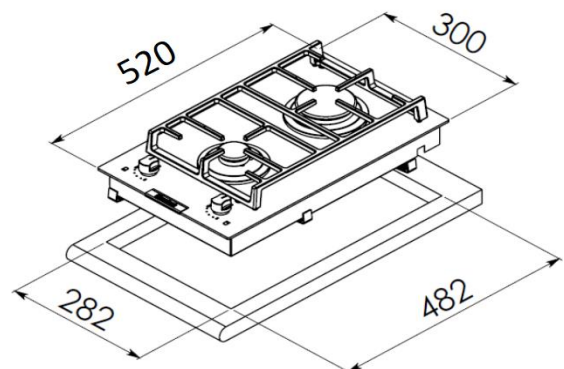

### Technical information:

- Heat input: 1.1 / 3.0kW (TG)
- Electrical connection rating(W): 1.1W

### Appliance dimensions:

- 300W x 520D x 58H (mm)

### Built-in dimensions:

- 282W x 482D (mm)

Made in Italy

Sole Distributor of HKSAR & Macau: