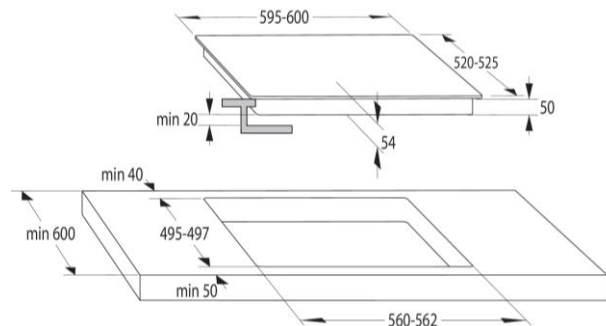

Safety systems:

- Residual heat indicator
- Child lock

Technical information:

- Cooking zone output:
 - Front left: Ø 210x190mm, 2.1/3.0 kW
 - Rear left: Ø 210x190mm, 2.1/3.0 kW
 - Rear right: Ø 210x190mm, 2.1/3.0 kW
 - Front right: Ø 210x190mm, 2.1/3.0 kW
- Total connected load : 7,360W

Appliance dimensions:

- 54H x 595W x 520D

Cut out dimensions:

- 560-562W x 495-497D

Made in Slovenia

IT646ORAW

IT646ORAB

The specifications are subject to change without prior notice. © Toptech Co. Limited Mar 2021