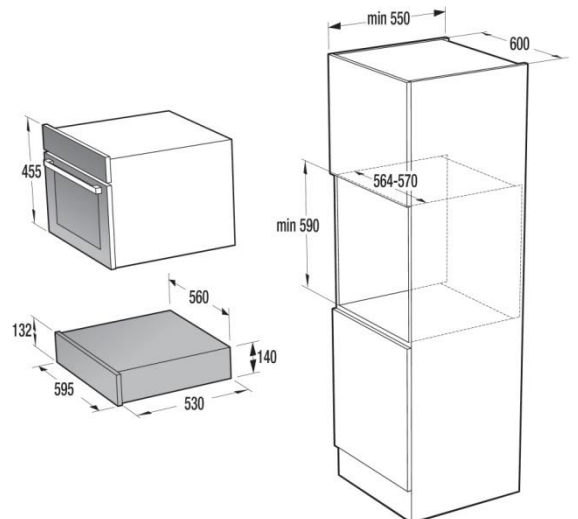

Technical information:

- Capacity:
 - 6 persons, or
 - 20 plates (28cm diameter), or
 - 80 espresso cups, or
 - 40 tea cups
- Temperature range: 40°C - 80°C
- Heating time: 1hr, 2hr, 3hr, 4hr
- Loading: max. 30kg
- Total connected load: 410W (16A)

Appliance dimensions:

- 140H x 595W x 560D

Built-in dimensions :

- Min.140H x min. 564-570W x 550D

Made in Czech

The specifications are subject to change without prior notice. © Toptech Co. Limited Feb 2016