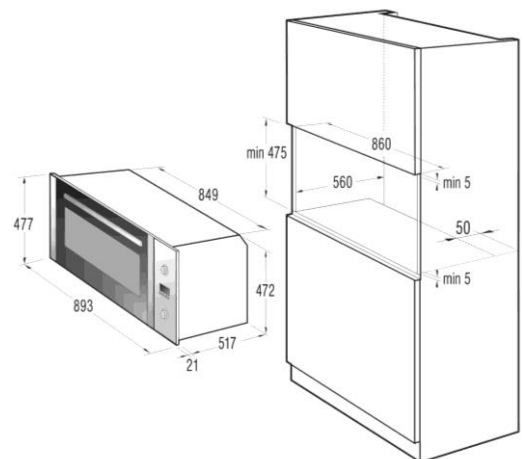

**Cleaning features :**

- EcoClean enamel interior
- Full glass inner door, removable

**Safety systems:**

- DynamiCooling System
- Cool Door

**Technical information:**

- 84L usable volume
- 250°C max. temperature
- Total connected load: 3500W (20A)

**Supplied accessories:**

- 1 turnspit
- 1-level telescopic rail
- 1 deep baking tray
- 1 shallow baking tray
- 1 oven grid

**Appliance dimensions:**

- 477H x 893W x 517D

**Niche dimensions:**

- 475H x 860W x 560D