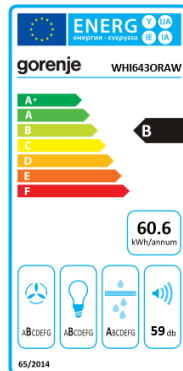

WHI643ORAB/W ORA-ITO wall-mounted chimney cooker hood

**Design:**

- Vanished steel and glass finishing
- Touch control

**Features:**

- 3 speed levels
- 2 PowerBoost
- Constant ventilation ReFresh
- AdaptTech automatic fan operation
- Dimmer function, steps setting
- Exhaust air operation

**Technical information:**

- EU Energy efficiency class: B
- EU Fluid dynamic efficiency class: B
- EU Grease filtering efficiency class: A
- EU Lighting efficiency class: B
- Max. airflow by extraction operation: 570m<sup>3</sup>/hr
- Airflow at boost position (PowerBoost 2): 740m<sup>3</sup>/hr
- 2 x 4W LED lamp
- 1 x washable aluminium grease filter
- Total connected load: 284W (10A)
- Voltage (V)/Frequency(Hz): 220-240, 50/60

**Appliance dimensions:**

- 790-990H x600W x 470D

Made in Poland

WHI643ORAW

WHI643ORAB

The specifications are subject to change without prior notice. © Toptech Co. Limited May 2017