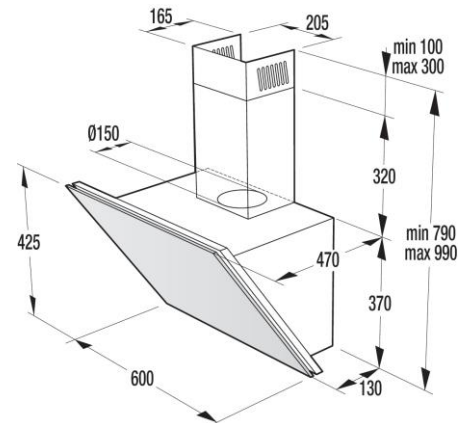

**Appliance dimensions:**

- 790-990H x600W x 470D

Made in Poland

WHI643ORAW

WHI643ORAB

The specifications are subject to change without prior notice. © Toptech Co. Limited May 2017